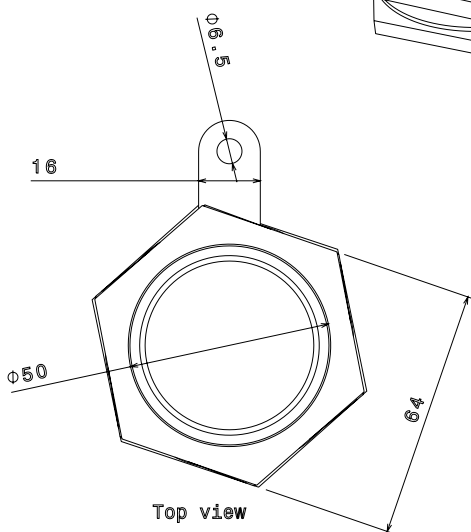

PRODUCT CODE: CW50
CABLE GLAND KIT

DESCRIPTION

50mm Cable Gland Kit

FINISH

Self Colour

MATERIAL

Brass

PACKAGING

Supplied in individual kits

ADDITIONAL NOTES

Conforms to BS EN61386-1
Designed for internal & external applications
Kit comprises; 1 x gland c/w seal, 1 x shroud, 1 x tag and 1 x locknut

Isometric view

Top view

50mm Thread

Side view