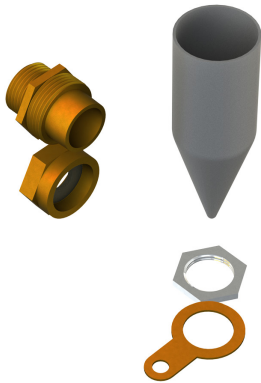

PRODUCT CODE: CW50
CABLE GLAND KIT

DESCRIPTION

50mm Cable Gland Kit

FINISH

Self Colour

MATERIAL

Brass

PACKAGING

Supplied in individual kits

ADDITIONAL NOTES

Conforms to BS EN61386-1
Designed for internal & external applications
Kit comprises; 1 x gland c/w seal, 1 x shroud, 1 x tag and 1 x locknut

Isometric view

Top view

50mm Thread

Side view