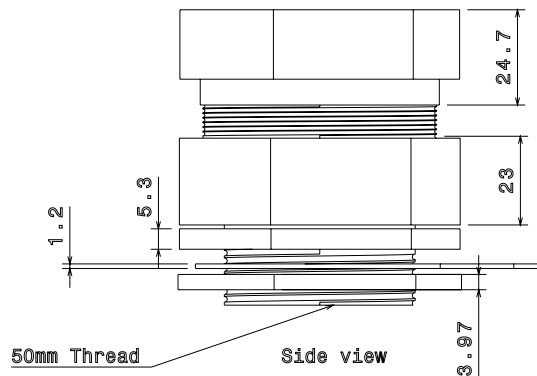

Supplied in individual kits

ADDITIONAL NOTES

Conforms to BS EN61386-1
Designed for internal & external applications
Kit comprises; 1 x gland c/w seal, 1 x shroud, 1 x tag and 1 x locknut

Isometric view

Top view

50mm Thread

Side view